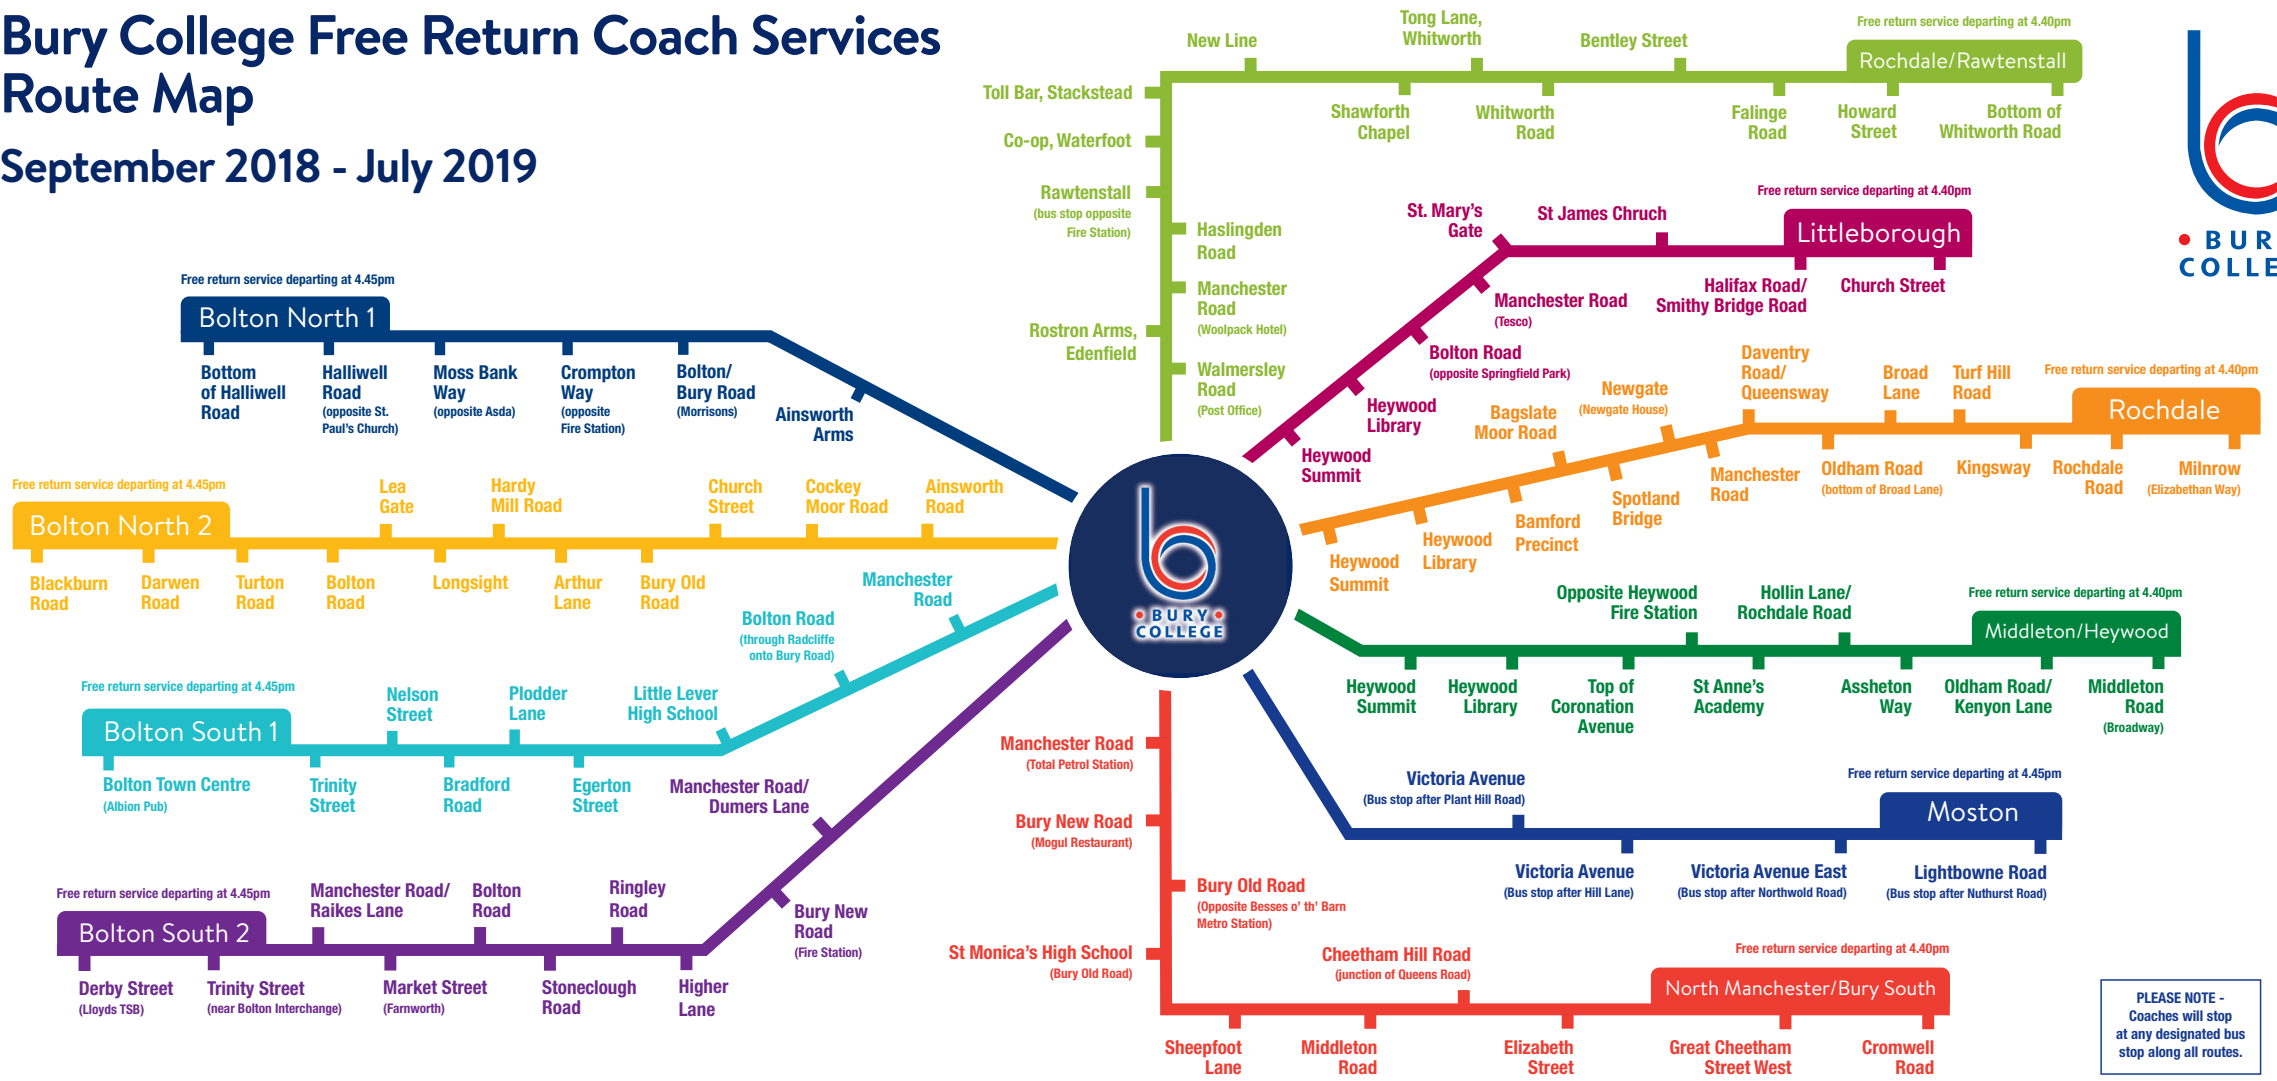

- Free return service departing at 4.45pm.
- This service will run 50 minutes later than scheduled every Wednesday morning.

Bolton South 1

Bolton South 1	Approx Time
Bolton Town Centre (Albion Pub)	07:45
Trinity Street	07:48
Nelson Street	07:53
Bradford Road	07:57
Plodder Lane	08:00
Egerton Street	08:04
Little Lever High School	08:10
Bolton Road (through Radcliffe onto Bury Road)	08:19
Manchester Road	08:30
Bury College	08:40

- Free return service departing at 4.45pm.
- This service will run 50 minutes later than scheduled every Wednesday morning.

Bolton South 2

Bolton South 2	Approx Time
Derby Street (Lloyds TSB)	07:55
Trinity Street (near Bolton Interchange)	08:00
Manchester Road/Raikes Lane	08:05
Market Street (Farnworth)	08:12
Bolton Road	08:14
Stoneclough Road	08:17
Ringley Road	08:21
Higher Lane	08:26
Bury New Road (Fire Station)	08:28
Manchester Road/Dumers Lane	08:32
Bury College	08:35

- Free return service departing at 4.40pm.
- This service will run 50 minutes later than scheduled every Wednesday morning.

Moston

Moston	Approx Time
Lightbowne Road (Bus stop after Nuthurst Road)	08:10
Victoria Avenue East (Bus stop after Northwold Drive)	08:14
Victoria Avenue (Bus stop after Hill Lane)	08:20
Victoria Avenue (Bus stop after Plant Hill Road)	08:22
Bury College	08:40

- Free return service departing at 4.45pm.
- This service will run 50 minutes later than scheduled every Wednesday morning.

Bury College Free Return Coach Services Route Map

September 2018 - July 2019

PLEASE NOTE - Coaches will stop at any designated bus stop along all routes.