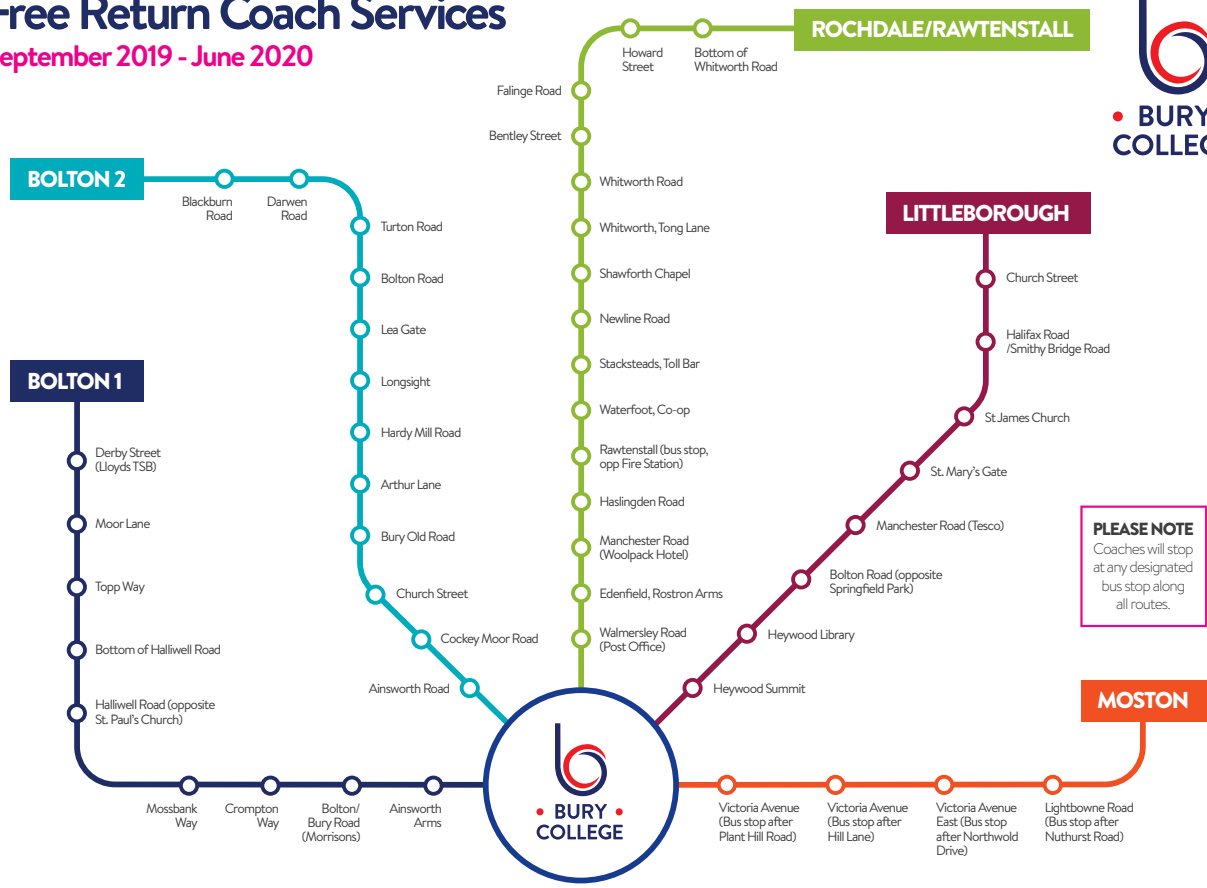

Free Return Coach Services

September 2019 - June 2020

PLEASE NOTE
Coaches will stop at any designated bus stop along all routes.

Please note - routes correct at time of printing (August 2019), timetable and routes are subject to change throughout the year. Terms and conditions available at www.burycollege.ac.uk/freecoaches/