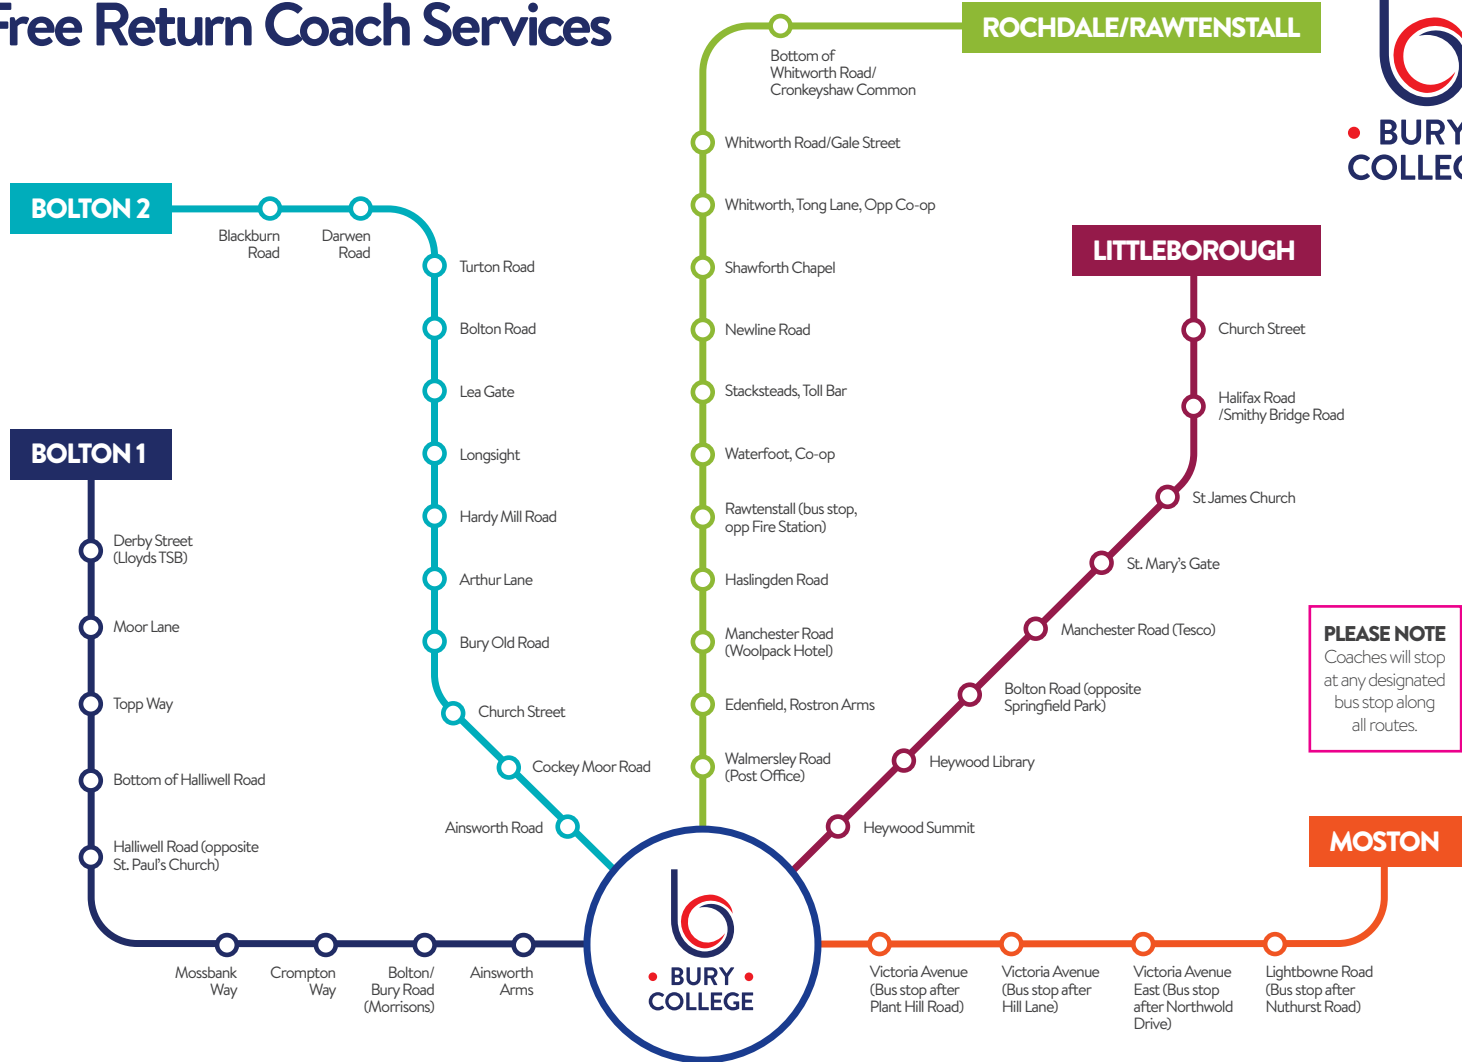

Free Return Coach Services

PLEASE NOTE
Coaches will stop at any designated bus stop along all routes.